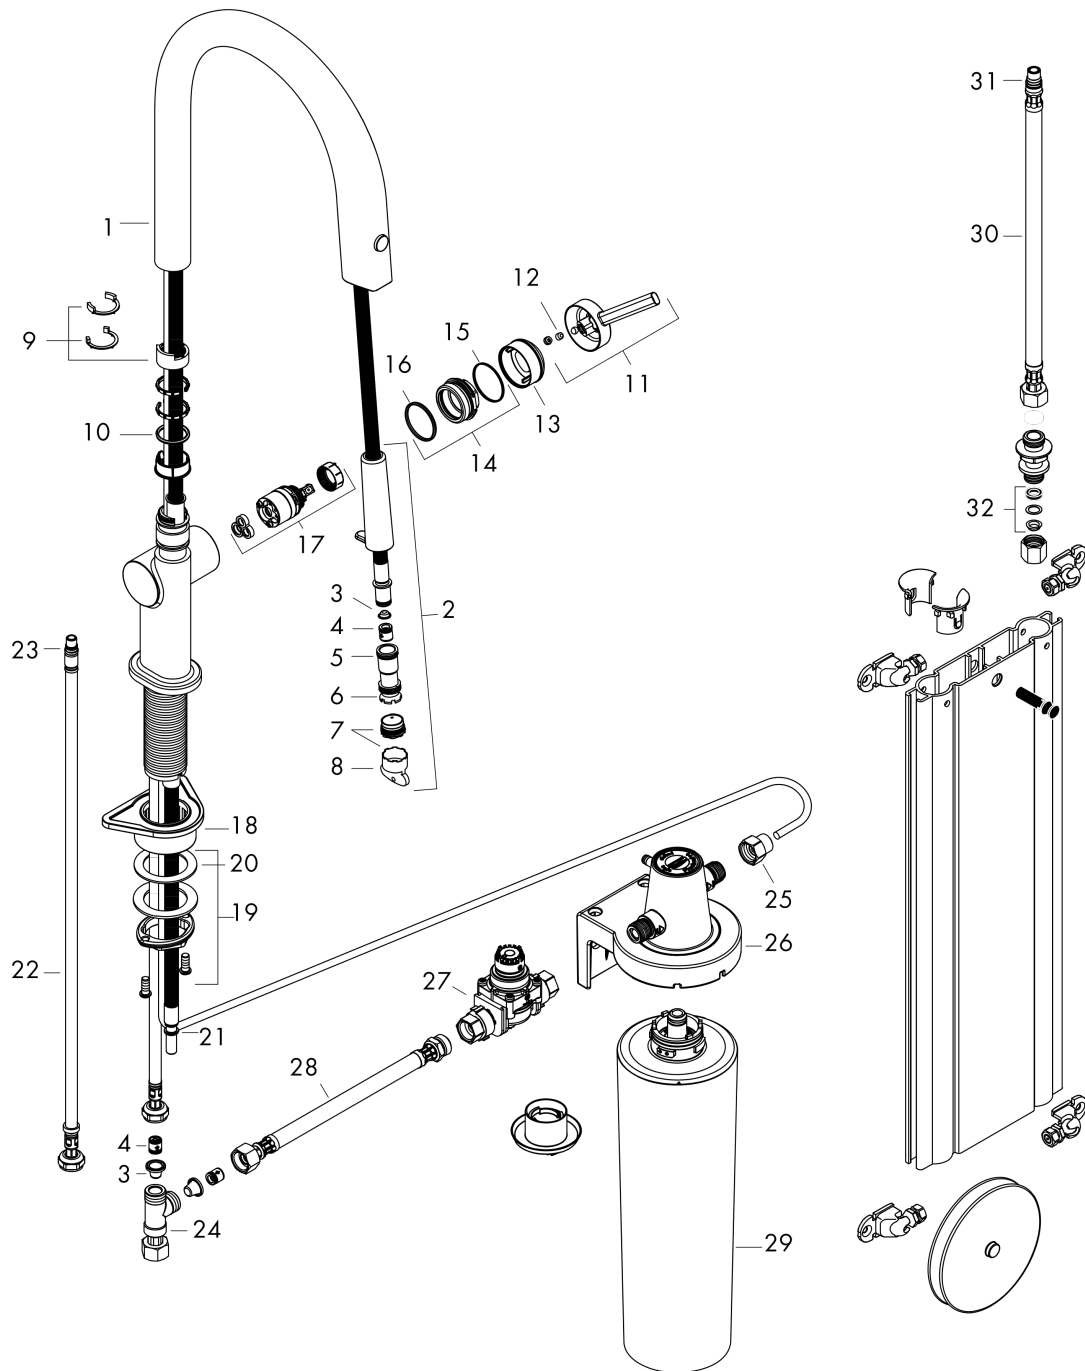

Year of production: >03/22

Aqittura M91

FilterSystem 210, pull-out spout, 1jet, sBox, starter set

Finish: **Stainless Steel Finish** Article Number: **76800800**

Spare part list

Year of production: >03/22

Pos.	Description	Article Number	PC	PU
1	spout cpl.	94713800	66	1
2	handspray	94512000	10	1
3	filter	98516000	2	1
4	non return valve DW 10	96456000	3	1
5	O-ring 13x1,5	98475000	1	1
6	O-Ring 12x2,5	98230000	1	1
7	spray former	93748000	7	1
8	service tool	93750000	3	1
9	set of locating rings (110° / 150°)	94513000	11	1
10	O-ring 21x2,5	98211000	1	1
11	handle	93736800	59	1
12	hollow set screw M5x5	98446000	1	1
13	flange	93737800	59	1
14	nut	93738000	10	1
15	O-ring 29x2	98391000	1	1
16	O-ring 30x1,5	98433000	1	1
17	cartridge, assy	93740000	13	1
18	support	97523000	2	1
19	fixing set (special)	93253000	6	1
20	lever collar	97548000	1	1
21	hose	93754000	14	1
22	connection hose 900 mm M8x0,75 G3/8	93746000	9	1
23	O-ring 6,6x1,6	93019000	1	1
24	T-piece	94707000	15	1
25	set of adapters	94710000	10	1
26	support element	94709000	15	1
27	pressure reducer	94708000	16	1
28	connection hose 700 mm G3/8 x G3/8	95896000	11	1
29	Filter with activated carbon and mineralisation (Harmony)	76828000	98	1
30	connection hose 450 mm M10x1 G3/8	96507000	9	1
31	O-ring 8x1,5	98423000	1	1
32	squeezing connection	96099000	3	1
a	Flow meter	76818000	98	1